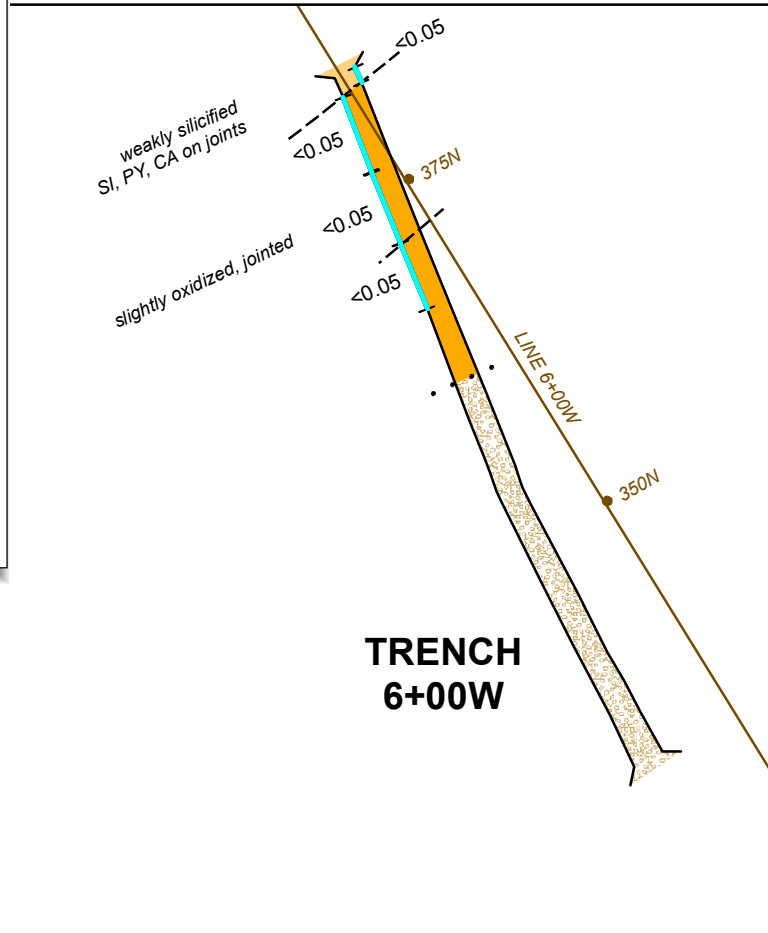

Legend

Channel/Chip Sample

- Continuous Chip
- Selective Grab
- 0.488 Gold assay in g/t Au

Abbreviations:

- PY - Pyrite
- AS - Arsenopyrite
- CA - Calcite
- HE - Hematite
- MG - Magnetite
- SI - Silica
- QZ - Quartz
- SD - Siderite
- bxwk - boxwork
- brxx - breccia

Trench Geology

- Contact - brecciated
- Contact - observed
- Fault
- Till
- Completely altered
- GABBRO**
 - completely silicified
 - strongly carbonatized
 - moderately silicified
 - weakly altered
- SILTSTONE**
 - completely silicified
 - strongly silicified
 - weakly silicified
 - massive

WEST TRENCHES

STRATABOUND MINERALS CORP.
Ramsay Brook Property
Restigouche County, New Brunswick
2005 TRENCHING
GEOLOGICAL MAPPING with ASSAYS (g.t Au)