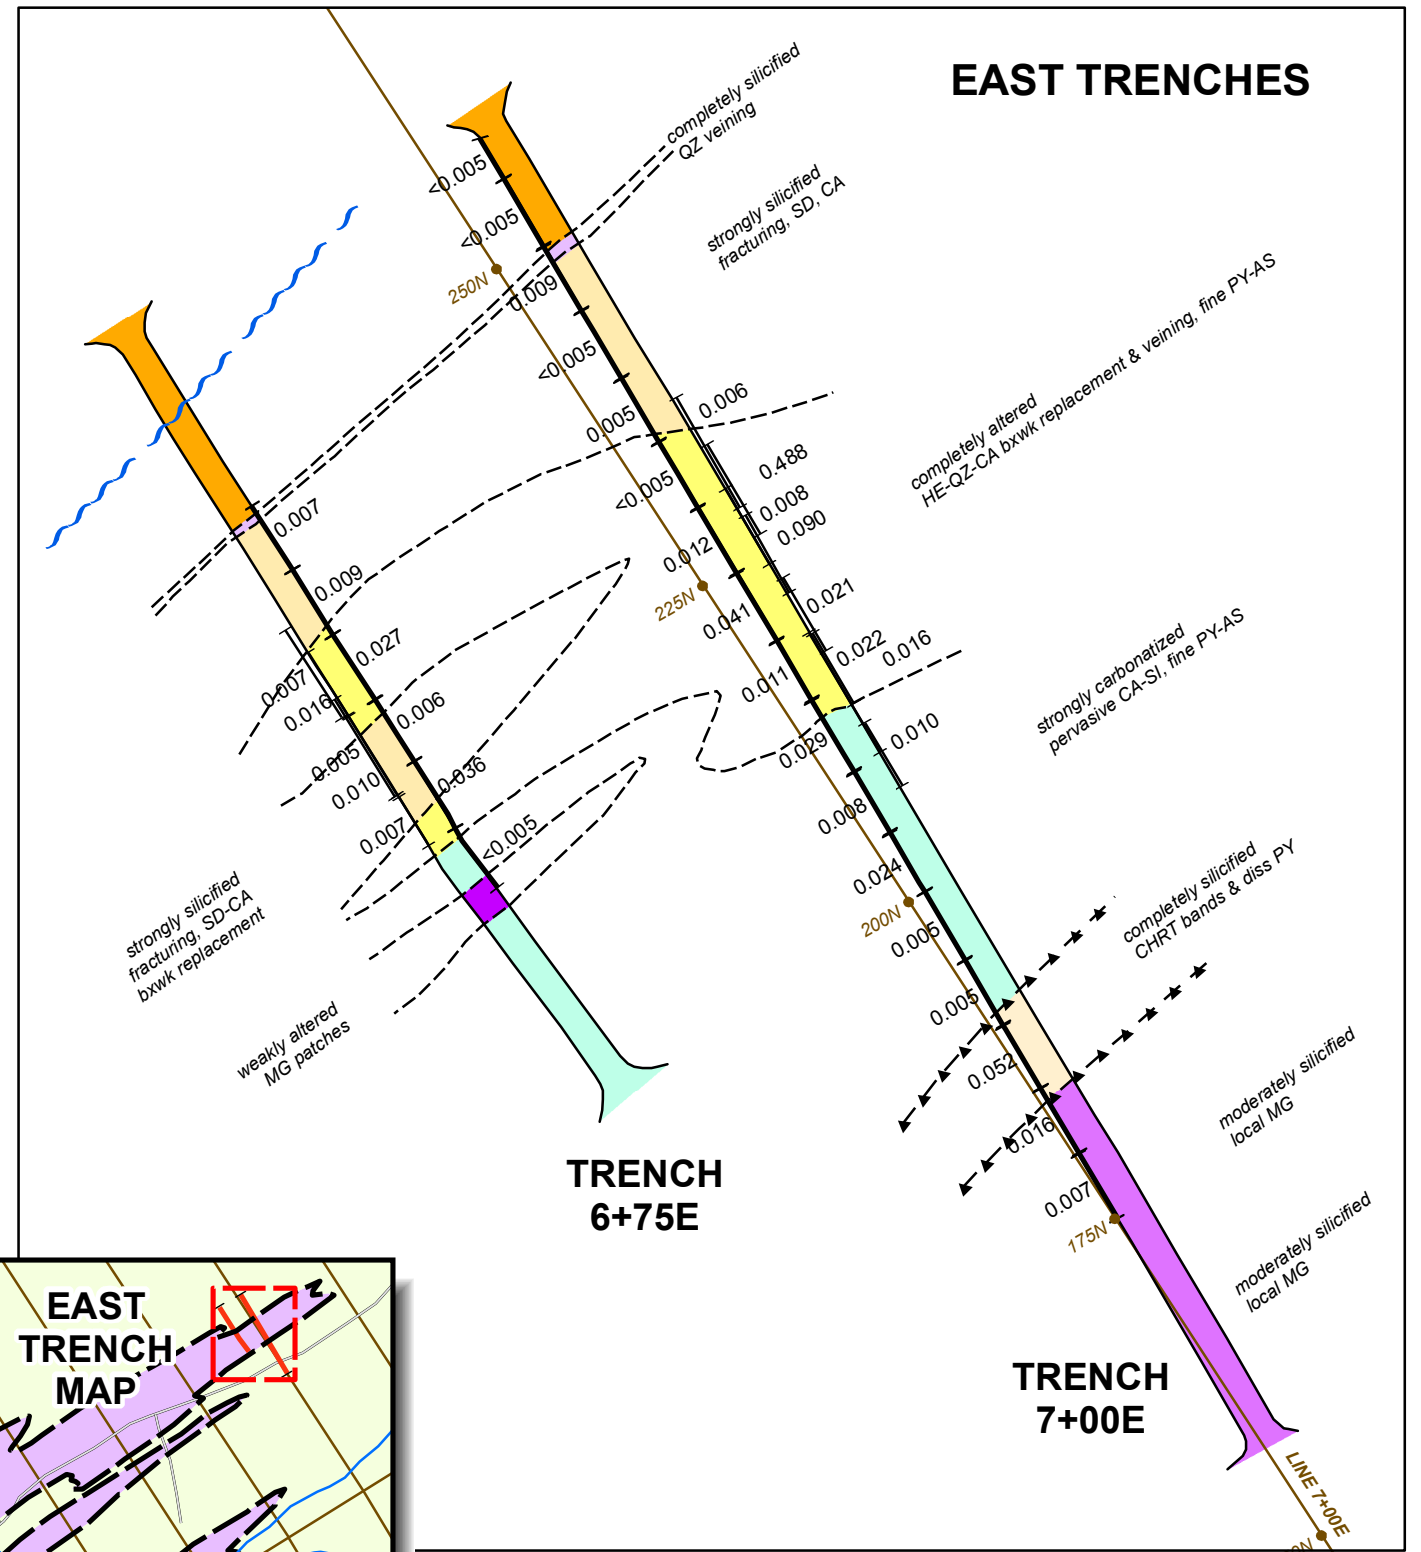

Legend

Channel/Chip Sample

- Continuous Chip
- Selective Grab
- 0.488 Gold assay in g/t Au

Abbreviations:

- PY - Pyrite
- AS - Arsenopyrite
- CA - Calcite
- HE - Hematite
- MG - Magnetite
- SI - Silica
- QZ - Quartz
- SD - Siderite
- bxwk - boxwork
- brxx - breccia

Trench Geology

- Contact - brecciated
- Contact - observed
- Fault
- Till
- Completely altered
- GABBRO**
 - completely silicified
 - strongly carbonatized
 - moderately silicified
 - weakly altered
- SILTSTONE**
 - completely silicified
 - strongly silicified
 - weakly silicified
 - massive

WEST TRENCHES

STRATABOUND MINERALS CORP.
Ramsay Brook Property
Restigouche County, New Brunswick
2005 TRENCHING
GEOLOGICAL MAPPING with ASSAYS (g.t Au)