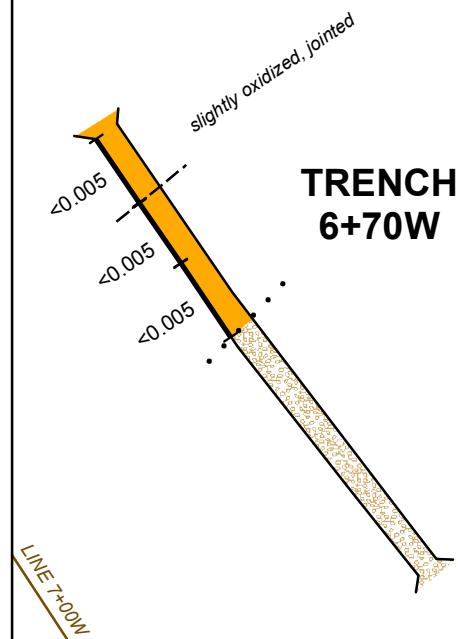

WEST TRENCHES

STRATABOUND MINERALS CORP.
Ramsay Brook Property
Restigouche County, New Brunswick
2005 TRENCHING
GEOLOGICAL MAPPING with ASSAYS (g.t Au)