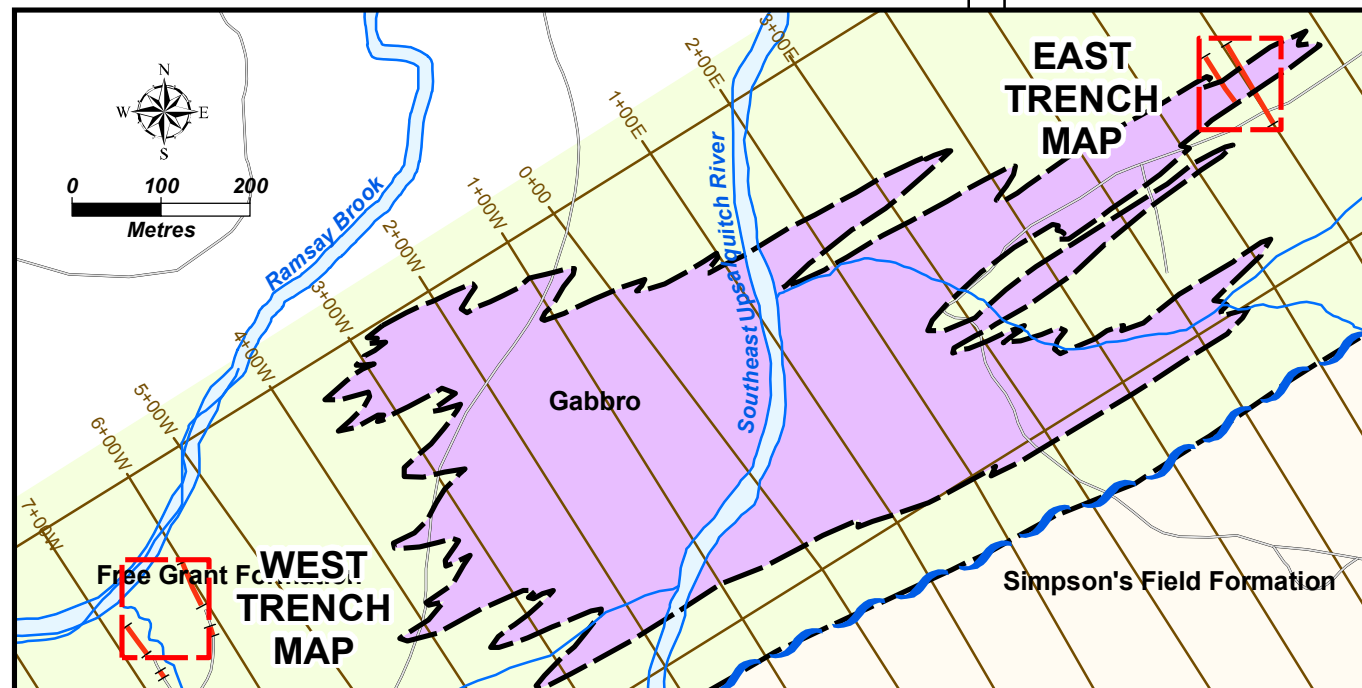

Legend

Channel/Chip Sample

- Continuous Chip
- Selective Grab
- 0.488 Gold assay in g/t Au

Abbreviations:

- PY - Pyrite
- AS - Arsenopyrite
- CA - Calcite
- HE - Hematite
- MG - Magnetite
- SI - Silica
- QZ - Quartz
- SD - Siderite
- bxwk - boxwork
- brxx - breccia

Trench Geology

- Contact - brecciated
- Contact - observed
- Fault
- Till
- Completely altered
- GABBRO**
 - completely silicified
 - strongly carbonatized
 - moderately silicified
 - weakly altered
- SILTSTONE**
 - completely silicified
 - strongly silicified
 - weakly silicified
 - massive

WEST TRENCHES

STRATABOUND MINERALS CORP.
Ramsay Brook Property
Restigouche County, New Brunswick
2005 TRENCHING
GEOLOGICAL MAPPING with ASSAYS (g.t Au)